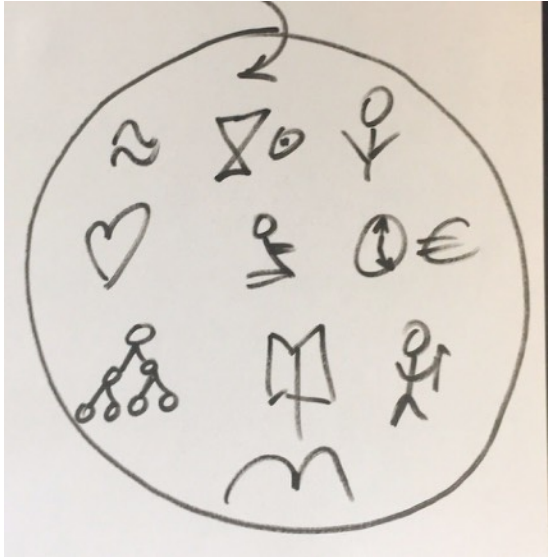

# The Church Circle

Read Acts 2:36-47

**What did the early church do?** Make a List.

## Functions of a New Testament Church

(11 elements):

1. Repent/ Believe
2. Ministry of the Holy Spirit
3. Baptism
4. Breaking Bread
5. Love God/ Worship
6. Love Others
7. Prayer
8. Give
9. Make Disciples
10. Word of God
11. Self-Leadership

Step 1: Draw a dotted circle if the gathering is a group or DBS,

Step 2: Draw a solid circle if the gathering self-identifies as a church and is attempting to operate in all the functions of a healthy church as they strive to love and obey Jesus together.

Step 3: Draw inside of the circle the symbols of functions that the church is practicing without the direction of outside leadership.

Step 4: Draw outside of the circle the symbols of functions that are being consistently led by outside leadership (ie. a missionary, or a pioneer worker).